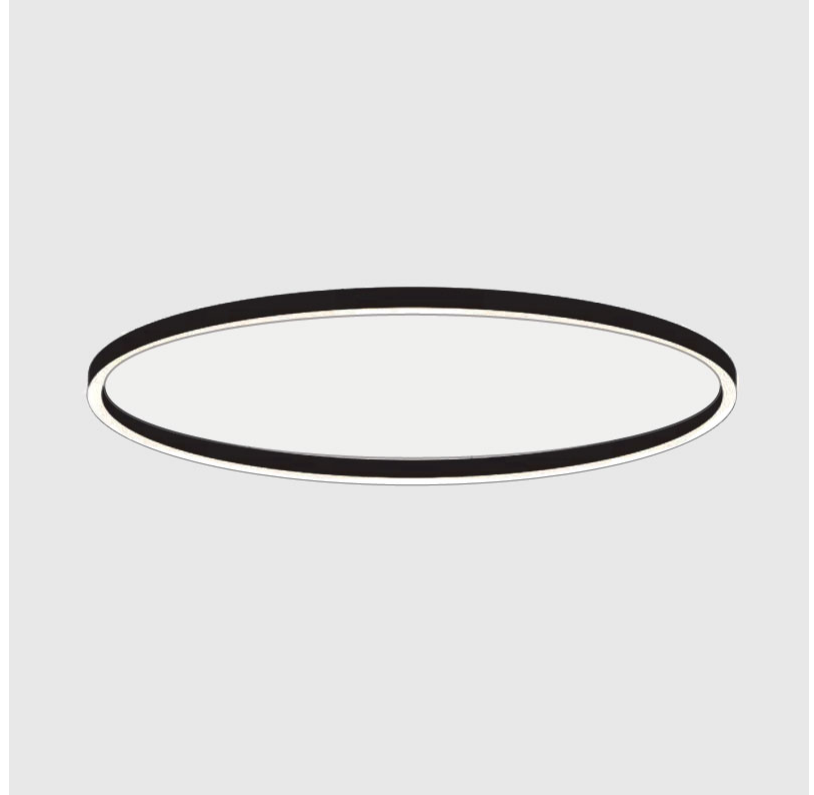

1. To build a product code in our configurator select the specify button on the base model # product page
2. To build a manual product code on this datasheet choose from the options listed below in blue font and add the suffix to the base model #

GENERAL

Series: Glorious
Subseries: Glorious Slim
Brand: Prolicht
Division: Architectural
Mounting Type: Surface
Mounting Location: Ceiling
Subcategory: Ambient

PHYSICAL

Shape: Round
Diameter (mm): 3000
Diameter (in): 118 1/8
Height (mm): 90
Height (in): 3 9/16
Light Distribution: Direct
Weight (kg): 26.284
Weight (lbs): 57.83
Diffuser: PMMA - Opal or Micro-Prism
Fixture Finish: SSR / BKV / CWI / CRY / HAB / UFT / ITA / RUA / FTG / MYG / LOD / PUS / FRO / FUP / KIA / POP / BLS / SPG / MEY / GOH / GUM / CHC / COM / ABZ / JAG / OBR / MOS / ROR
Fixture Material: Aluminum

ELECTRICAL

Lamp Type: LED (Zhaga Standard)
Input Wattage (W): 224
Total Output Wattage (W): 192
Dimming: Tri-Mode (Non-Dimming and Phase Dimming (120Vac only) and 0-10V Dimming)
Driver Included: Yes
Driver Location: Integrated
Driver Type: Constant Current - Universal
Driver Class: Class 2
Input Voltage (V): 120 - 277
Constant Current (MA): 350

LED

Color Temperature (°K): 3000 / 3500 / 4000
Max. Delivered Lumen (lm): 27160 / 27724 / 28290
CRI: >80 CRI
Efficiency (%): 88.4
Lamp Life (hrs): 50000

OPTICAL

RATINGS AND CERTIFICATIONS

Certified By: Certified for North American Standards
IP rating: IP20