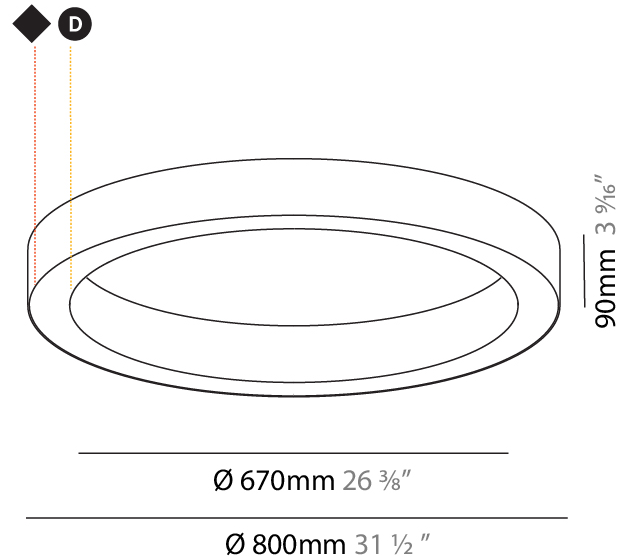

1. To build a product code in our configurator select the specify button on the base model # product page
2. To build a manual product code on this datasheet choose from the options listed below in blue font and add the suffix to the base model #

GENERAL

Series: Glorious
Subseries: Glorious Slim
Brand: Prolicht
Division: Architectural
Mounting Type: Surface
Mounting Location: Ceiling

PHYSICAL

Shape: Round
Diameter (mm): 800
Diameter (in): 31 1/2
Height (mm): 90
Height (in): 3 9/16
Light Distribution: Direct
Weight (kg): 6.814
Weight (lbs): 14.99
Diffuser: PMMA - Opal or Micro-Prism
Fixture Finish: SSR / BKV / CWI / CRY / HAB / UFT / ITA / RUA / FTG / MYG / LOD / PUS / FRO / FUP / KIA / POP / BLS / SPG / MEY / GOH / GUM / CHC / COM / ABZ / JAG / OBR / MOS / ROR
Fixture Material: Aluminum

ELECTRICAL

Lamp Type: LED (Zhaga Standard)
Input Wattage (W): 56
Total Output Wattage (W): 48
Dimming: Tri-Mode (Non-Dimming and Phase Dimming (120Vac only) and 0-10V Dimming)
Driver Included: Yes
Driver Location: Integrated
Driver Type: Constant Current - Universal
Driver Class: Class 2
Input Voltage (V): 120 - 277
Constant Current (MA): 350

LED

Color Temperature (°K): 3000 / 3500 / 4000
Max. Delivered Lumen (lm): 5450 / 5557 / 5670
CRI: >80 CRI
Efficiency (%): 88.4
Lamp Life (hrs): 50000

OPTICAL

RATINGS AND CERTIFICATIONS

Certified By: Certified for North American Standards
IP rating: IP20