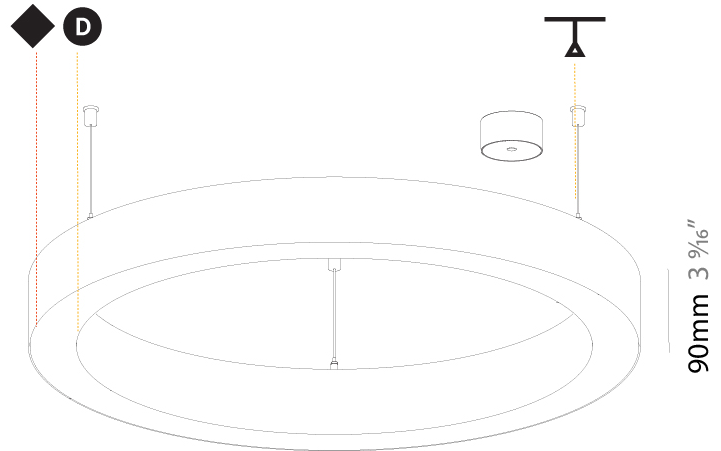

GENERAL

Series: Glorious
Subseries: Glorious Slim
Brand: Prolicht
Division: Architectural
Mounting Type: Suspension
Mounting Location: Ceiling
Subcategory: Ambient

PHYSICAL

Shape: Round
Diameter (mm): 800
Diameter (in): 31 1/2
Height (mm): 90
Height (in): 3 9/16
Max. Overall Height (mm): 2090
Max. Overall Height (in): 82 5/16
Light Distribution: Direct / Indirect
Weight (kg): 8.128
Weight (lbs): 17.92
Diffuser: PMMA - Opal or Micro-Prism
Fixture Finish: SSR / BKV / CWI / CRY / HAB / UFT / ITA / RUA / FTG / MYG / LOD / PUS / FRO / FUP / KIA / POP / BLS / SPG / MEY / GOH / GUM / CHC / COM / ABZ / JAG / OBR / MOS / ROR
Fixture Material: Aluminum
Cable Details: 2000mm or 6000mm Transparent Cable

ELECTRICAL

Lamp Type: LED (Zhaga Standard)
Input Wattage (W): 56 / 52.5
Total Output Wattage (W): 48 / 45
Dimming: Tri-Mode (Non-Dimming and Phase Dimming (120Vac only) and 0-10V Dimming)
Driver Included: Yes
Driver Location: Integrated
Driver Type: Constant Current - Universal
Driver Class: Class 2
Input Voltage (V): 120 - 277
Constant Current (MA): 350

LED

Color Temperature (°K): 3000 / 3500 / 4000
Max. Delivered Lumen (lm): 9830 / 10035 / 10240
CRI: >80 CRI
Lamp Life (hrs): 50000

OPTICAL

RATINGS AND CERTIFICATIONS

Certified By: Certified for North American Standards
IP rating: IP20

Ø 670mm 26 3/8"

Ø 800mm 31 1/2"